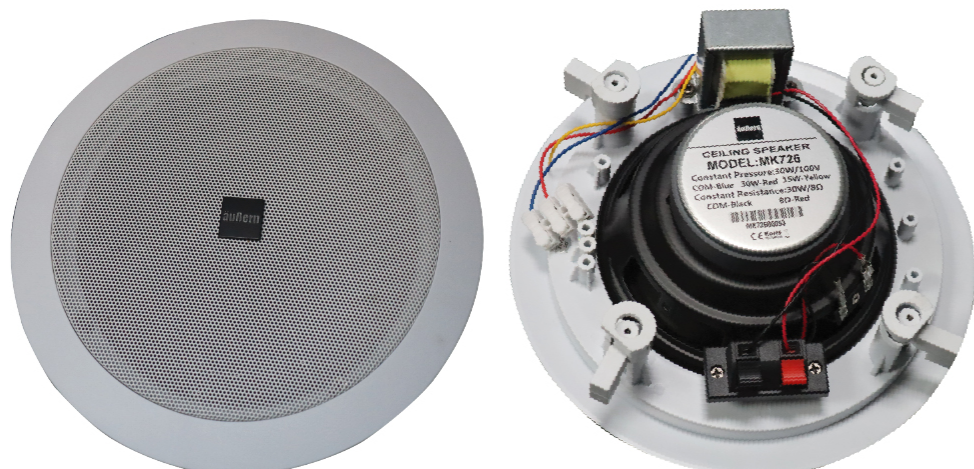

**1"+6"**  
SUBWOOFER

**BUILT-IN TRAF0**  
HI-VOLT PROTECT

**RMS ADJUSTABLE**  
7,5W/15W/30W

**1.25kg**  
GROSS WEIGHT

## FEATURES

- ✓ MK-726 is 2-Way Ceiling Speaker, uses 6" LF Driver with adjustable RMS Power from 7,5W/15W/30W.
- ✓ MK-726 was design for "Paging" and "Music Backsound" so can provide Voice more Natural & Softer.
- ✓ Voltage input and electric resistance are optional. Voltage Input (70V & 100V) and electric resistance (8Ω) are available for different occasions. Installation is easy & flexible with only Hole size of the ceiling should be considered.

## APPLICATION

Small to Medium Room, Class/Meeting Room, Building/Office Corridor, Lobby/Lounge, Public Area, etc.

## DETAIL PRODUCT

RMS Power	7,5W/15W/30W
Line Voltage	70V - 100V / 8Ω
Drive Unit	1" Tweeter   6" Woofer
Frequency Response	90Hz - 20 KHz
Sensitivity	90±3dB
Dimension (Φ)	230mm
Gross Weight	1,25kg
Rec.Amplifier	PA120/240/360/500/800UL